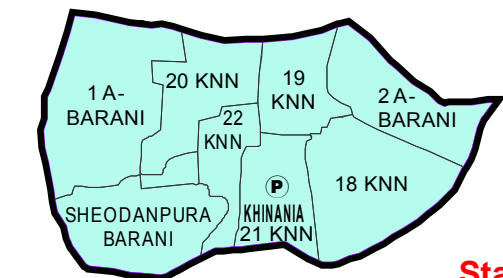

ASSEMBLY CONSTITUENCY - SANGARIA-7 DISTRICT - HANUMANGARH

Legend

- Tehsil Headquarter
- ILR Headquarter
- Patwar Circle Headquarter
- Tehsil Boundary
- ILR Circle Boundary
- Patwar Circle Boundary
- Village Boundary

State Remote Sensing Application Centre
DST, GoR, Jodhpur