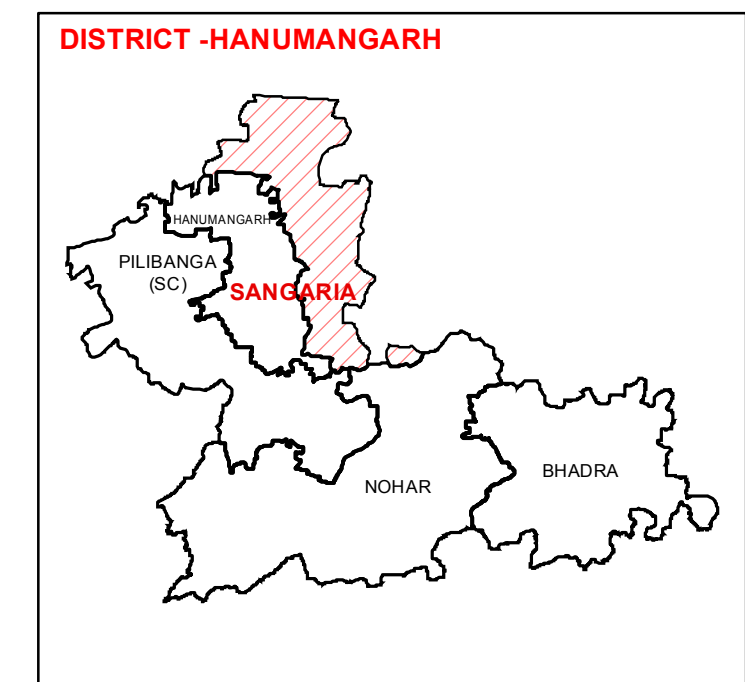

ASSEMBLY CONSTITUENCY - SANGARIA-7 DISTRICT - HANUMANGARH

Legend

- Tehsil Headquarter
- ILR Headquarter
- Patwar Circle Headquarter
- Tehsil Boundary
- ILR Circle Boundary
- Patwar Circle Boundary
- Village Boundary

State Remote Sensing Application Centre
DST, GoR, Jodhpur