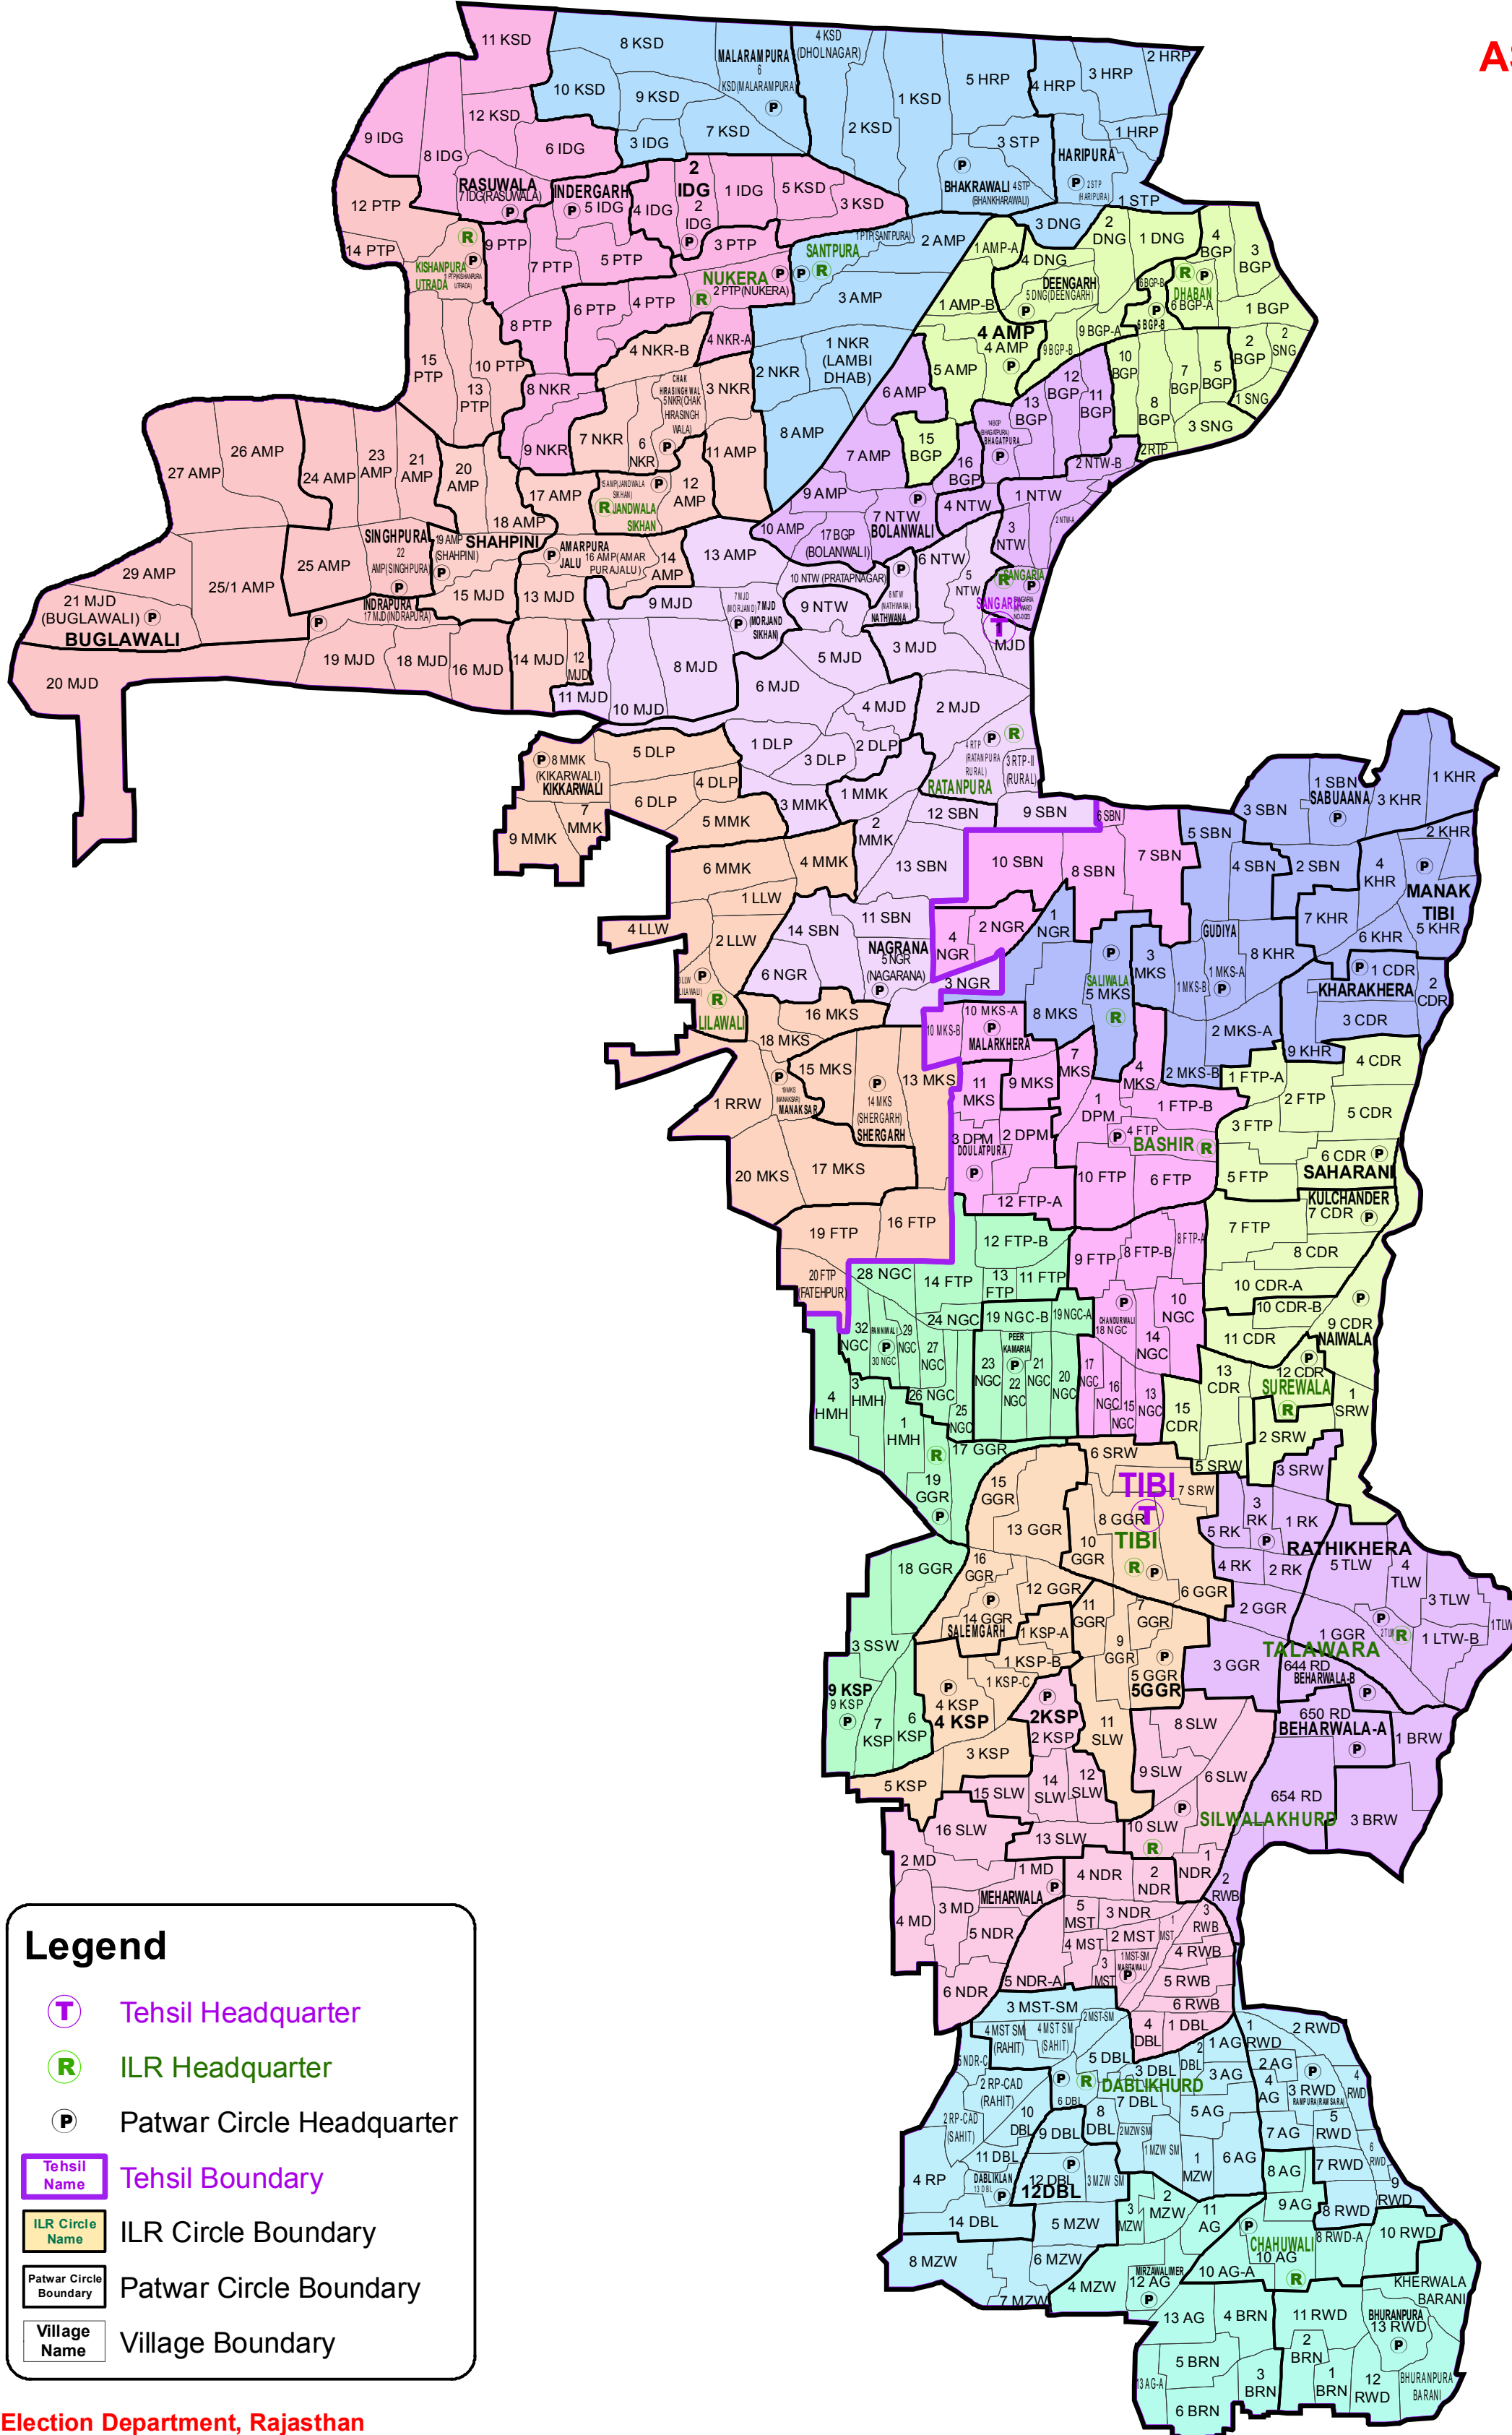

ASSEMBLY CONSTITUENCY - SANGARIA-7 DISTRICT - HANUMANGARH

Legend

- Tehsil Headquarter
- ILR Headquarter
- Patwar Circle Headquarter
- Tehsil Boundary
- ILR Circle Boundary
- Patwar Circle Boundary
- Village Boundary

State Remote Sensing Application Centre
DST, GoR, Jodhpur